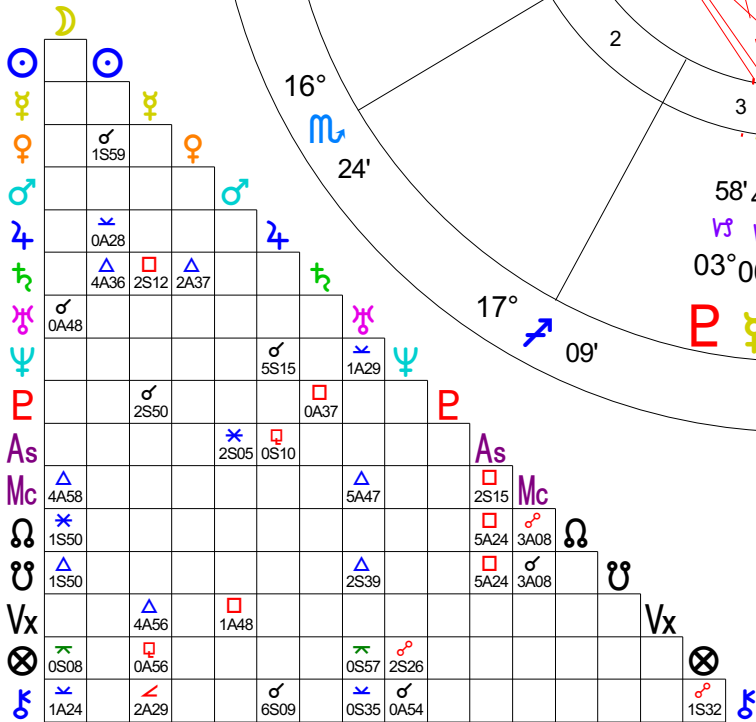

20100119 Sun Enters Aquarius

Event Chart

Jan 19 2010

11:28 pm EST +5:00

Washington

38°N53'42" 077°W02'12"

Geocentric

Tropical

Porphyry

True Node

(c) 2010 AstroloJay.com

All rights reserved.

Asp	Name	Angle
♄	Conjunction	0°00'
♋	Opposition	180°00'
△	Trine	120°00'
□	Square	90°00'
✳	Sextile	60°00'
∟	Semisquare	45°00'
◻	Sesquisquare	135°00'
⋈	Semisextile	30°00'
⋈	Quincunx	150°00'

Sg	Name	Sg	Name
♈	Aries	♎	Libra
♉	Taurus	♏	Scorpio
♊	Gemini	♐	Sagittarius
♋	Cancer	♑	Capricorn
♌	Leo	♒	Aquarius
♍	Virgo	♓	Pisces

Pt	Name	Sg	Hs
☾	Moon	♏	6
☼	Sun	♒	4
☿	Mercury	♏	3
♀	Venus	♒	4
♂	Mars	♏	10
♃	Jupiter	♏	5
♄	Saturn	♎	12
♅	Uranus	♏	6
♆	Neptune	♒	5
♇	Pluto	♏	3
♈	Ascendant	♎	1
♐	Midheaven	♏	10
♏	North Node	♏	4
♑	South Node	♏	10
♊	Vertex	♏	7
♁	Pt Fortune	♏	11
♄	Chiron	♒	5

ASPECTS

☾	♏	♁	0°08' S	♏	♄	♏	0°54' A
♃	♏	♈	0°10' S	♏	♏	♁	0°56' A
☼	♏	♃	0°28' A	♏	♁	♁	0°57' S
♏	♏	♄	0°35' S	☾	♏	♄	1°24' A
♏	♏	♅	0°37' A	♏	♏	♏	1°29' A
☾	♏	♅	0°48' A	♁	♏	♄	1°32' S