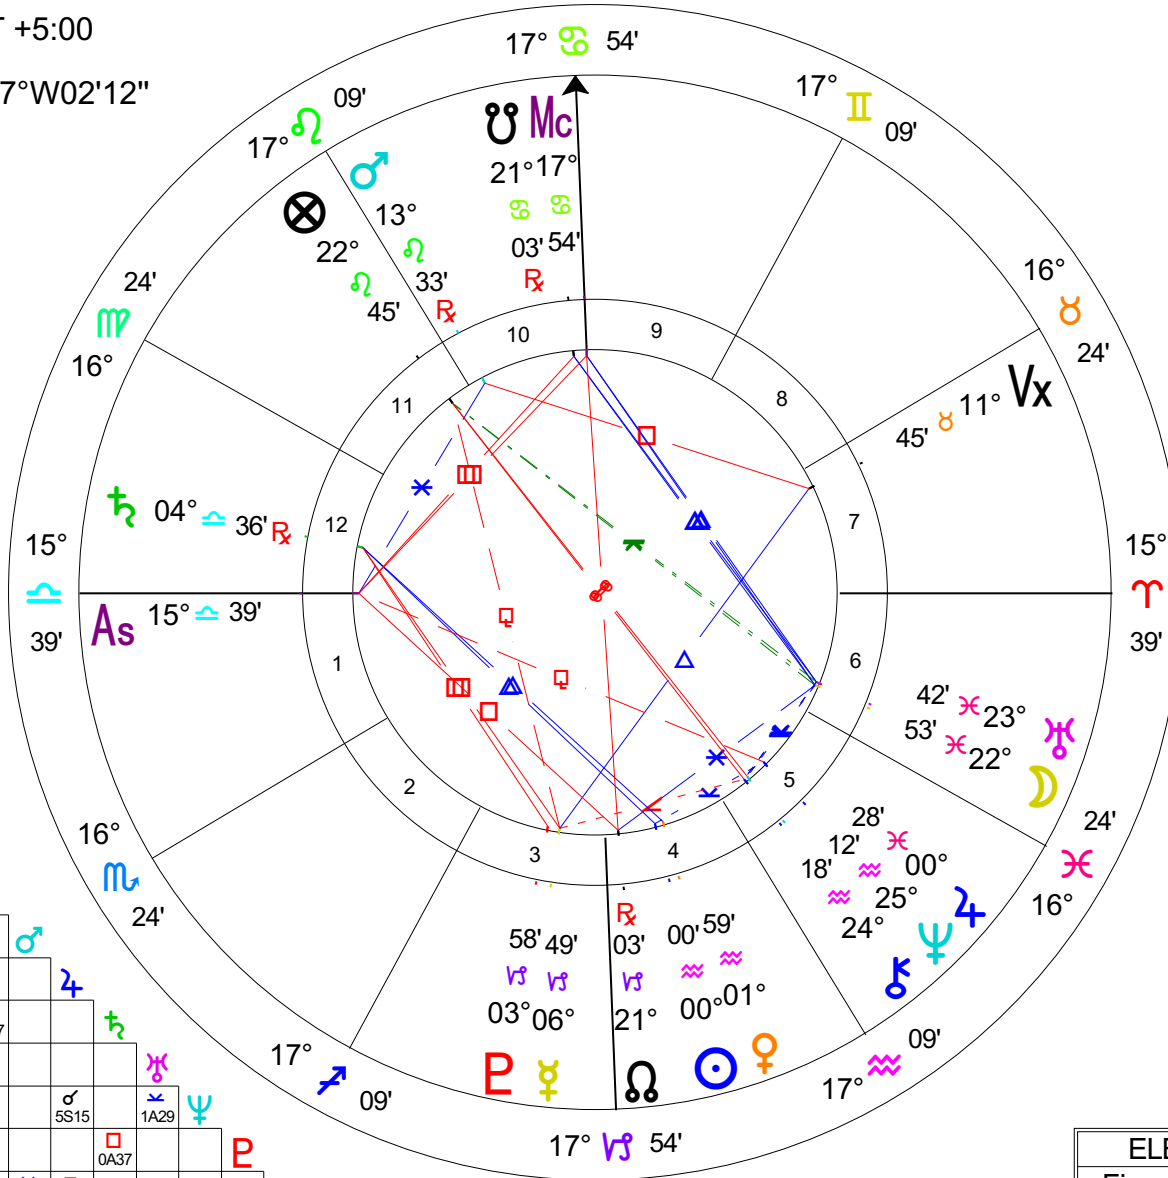

20100119 Sun Enters Aquarius

Event Chart

Jan 19 2010

11:28 pm EST +5:00

Washington

38°N53'42" 077°W02'12"

Geocentric

Tropical

Porphyry

True Node

(c) 2010 AstroloJay.com

All rights reserved.

Asp	Name	Angle
♄	Conjunction	0°00'
♋	Opposition	180°00'
△	Trine	120°00'
□	Square	90°00'
✳	Sextile	60°00'
∟	Semisquare	45°00'
◻	Sesquisquare	135°00'
⋈	Semisextile	30°00'
⋈	Quincunx	150°00'

Sg	Name	Sg	Name
♈	Aries	♎	Libra
♉	Taurus	♏	Scorpio
♊	Gemini	♐	Sagittarius
♋	Cancer	♑	Capricorn
♌	Leo	♒	Aquarius
♍	Virgo	♓	Pisces

Pt	Name	Sg	Hs
☾	Moon	♏	6
☼	Sun	♒	4
☿	Mercury	♏	3
♀	Venus	♒	4
♂	Mars	♏	10
♃	Jupiter	♏	5
♄	Saturn	♎	12
♅	Uranus	♏	6
♆	Neptune	♒	5
♇	Pluto	♏	3
♈	Ascendant	♎	1
♐	Midheaven	♏	10
♏	North Node	♏	4
♑	South Node	♏	10
♊	Vertex	♏	7
♁	Pt Fortune	♏	11
♄	Chiron	♒	5

ASPECTS

☾	♏	♁	0°08' S	♏	♄	♏	0°54' A
♃	♏	♈	0°10' S	♏	♏	♁	0°56' A
☼	♏	♃	0°28' A	♏	♁	♁	0°57' S
♏	♏	♄	0°35' S	☾	♏	♄	1°24' A
♏	♏	♅	0°37' A	♏	♏	♏	1°29' A
☾	♏	♅	0°48' A	♁	♏	♄	1°32' S