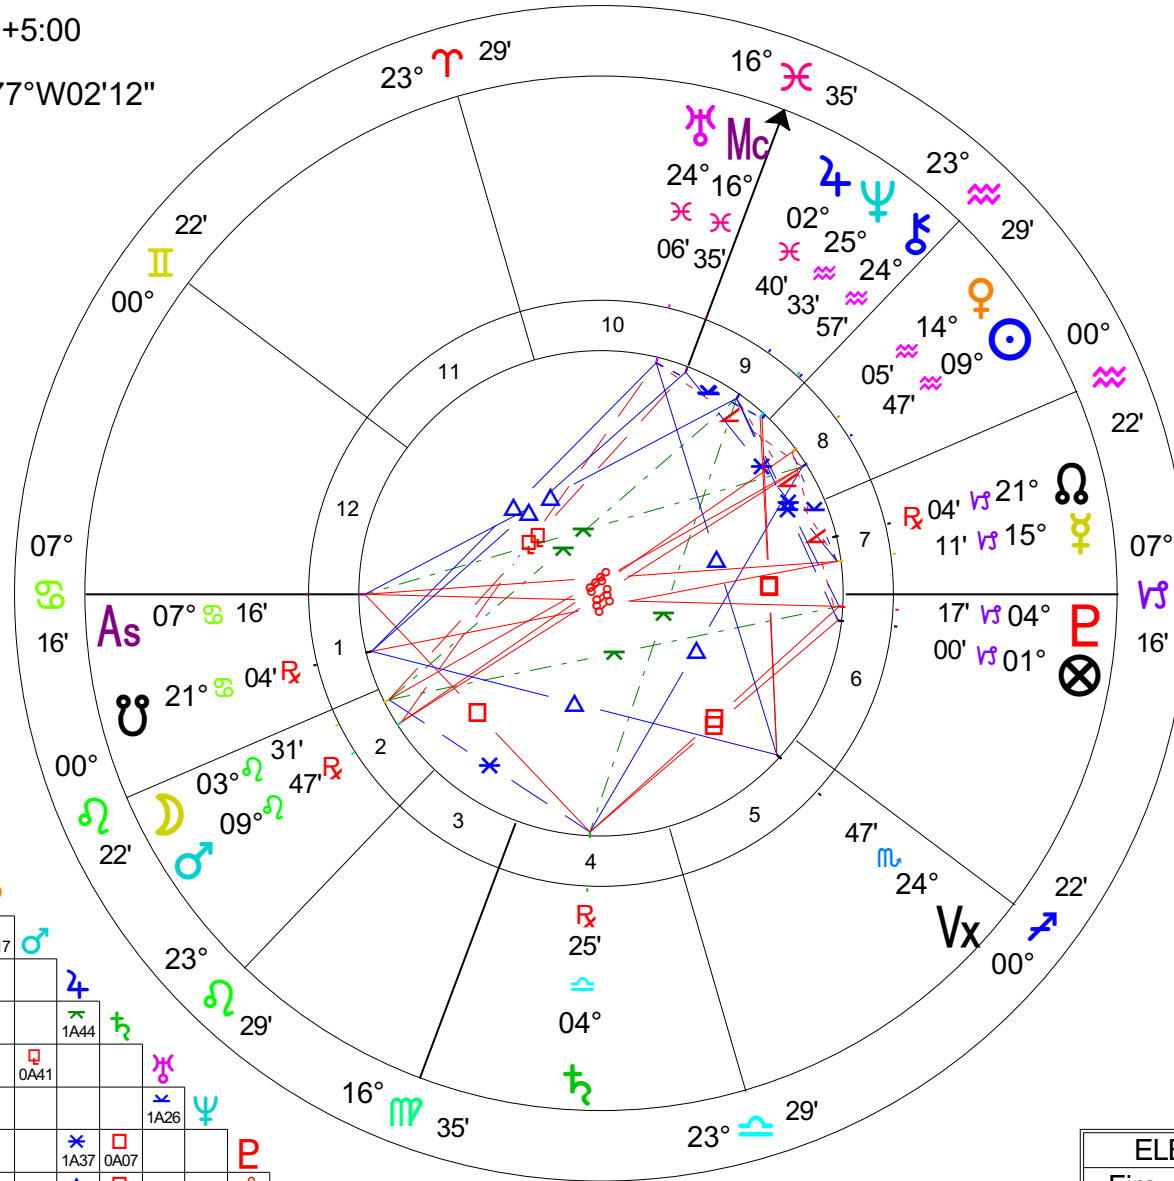

20100129 SunOppMars

Event Chart

Jan 29 2010

2:43 pm EST +5:00

Washington

38°N53'42" 077°W02'12"

Geocentric

Tropical

Porphyry

True Node

(c) 2010 AstroloJay.com
All rights reserved.

Asp	Name	Angle
♄	Conjunction	0°00'
♁	Opposition	180°00'
△	Trine	120°00'
□	Square	90°00'
✳	Sextile	60°00'
∟	Semisquare	45°00'
⊞	Sesquisquare	135°00'
⋈	Semisextile	30°00'
⋆	Quincunx	150°00'

Sg	Name	Sg	Name
♈	Aries	♎	Libra
♉	Taurus	♏	Scorpio
♊	Gemini	♐	Sagittarius
♋	Cancer	♑	Capricorn
♌	Leo	♒	Aquarius
♍	Virgo	♓	Pisces

Pt	Name	Sg	Hs
☾	Moon	♏	2
☼	Sun	♈	8
☿	Mercury	♏	7
♀	Venus	♏	8
♂	Mars	♏	2
♃	Jupiter	♏	9
♄	Saturn	♈	4
♅	Uranus	♏	10
♆	Neptune	♏	9
♇	Pluto	♏	6
♈	Ascendant	♈	1
♏	Midheaven	♏	10
♏	North Node	♏	7
♈	South Node	♈	1
♈	Vertex	♏	5
♇	Pt Fortune	♏	6
♄	Chiron	♏	9