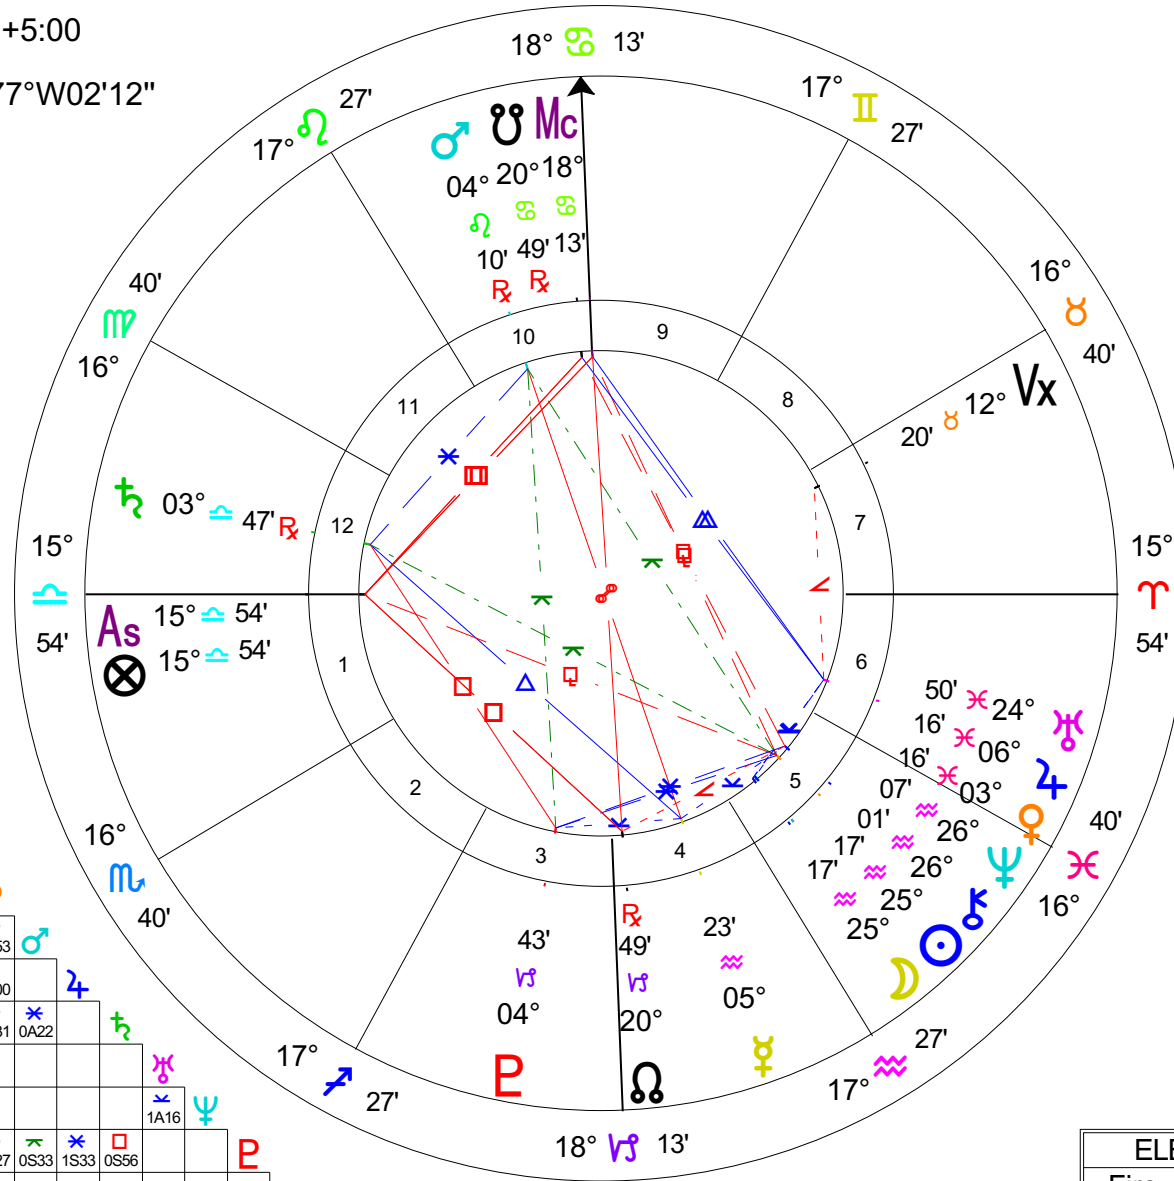

# 20100213 New Moon

Event Chart

Feb 13 2010

9:51 pm EST +5:00

Washington

38°N53'42" 077°W02'12"

Geocentric

Tropical

Porphyry

True Node

(c) 2010 AstroloJay.com

All rights reserved.

Asp	Name	Angle
♄	Conjunction	0°00'
♋	Opposition	180°00'
△	Trine	120°00'
□	Square	90°00'
✳	Sextile	60°00'
∠	Semisquare	45°00'
⊞	Sesquisquare	135°00'
⋈	Semisextile	30°00'
✠	Quincunx	150°00'

Sg	Name	Sg	Name
♈	Aries	♎	Libra
♉	Taurus	♏	Scorpio
♊	Gemini	♐	Sagittarius
♋	Cancer	♑	Capricorn
♌	Leo	♒	Aquarius
♍	Virgo	♓	Pisces

Pt	Name	Sg	Hs
☾	Moon	♏	5
☉	Sun	♏	5
☿	Mercury	♏	4
♀	Venus	♏	5
♂	Mars	♏	10
♃	Jupiter	♏	5
♄	Saturn	♏	12
♅	Uranus	♏	6
♆	Neptune	♏	5
♇	Pluto	♏	3
♈	Ascendant	♏	1
♐	Midheaven	♏	10
♏	North Node	♏	4
♌	South Node	♏	10
♊	Vertex	♏	7
♁	Pt Fortune	♏	1
♄	Chiron	♏	5

**ASPECTS**

☾	♄	♃	♂	♅	♆	♇	♈	♉	♊	♋	♌	♍	♎	♏	♐	♑	♒	♓
0°00'	0°00'	0°03'	0°06'	0°22'	0°26'	0°26'	0°26'	0°27'	0°27'	0°31'	0°33'	0°39'	0°00'	0°26'	0°27'	0°27'	0°31'	0°33'
A	A	A	A	A	A	A	A	S	S	A	S	S	A	S	S	S	S	S