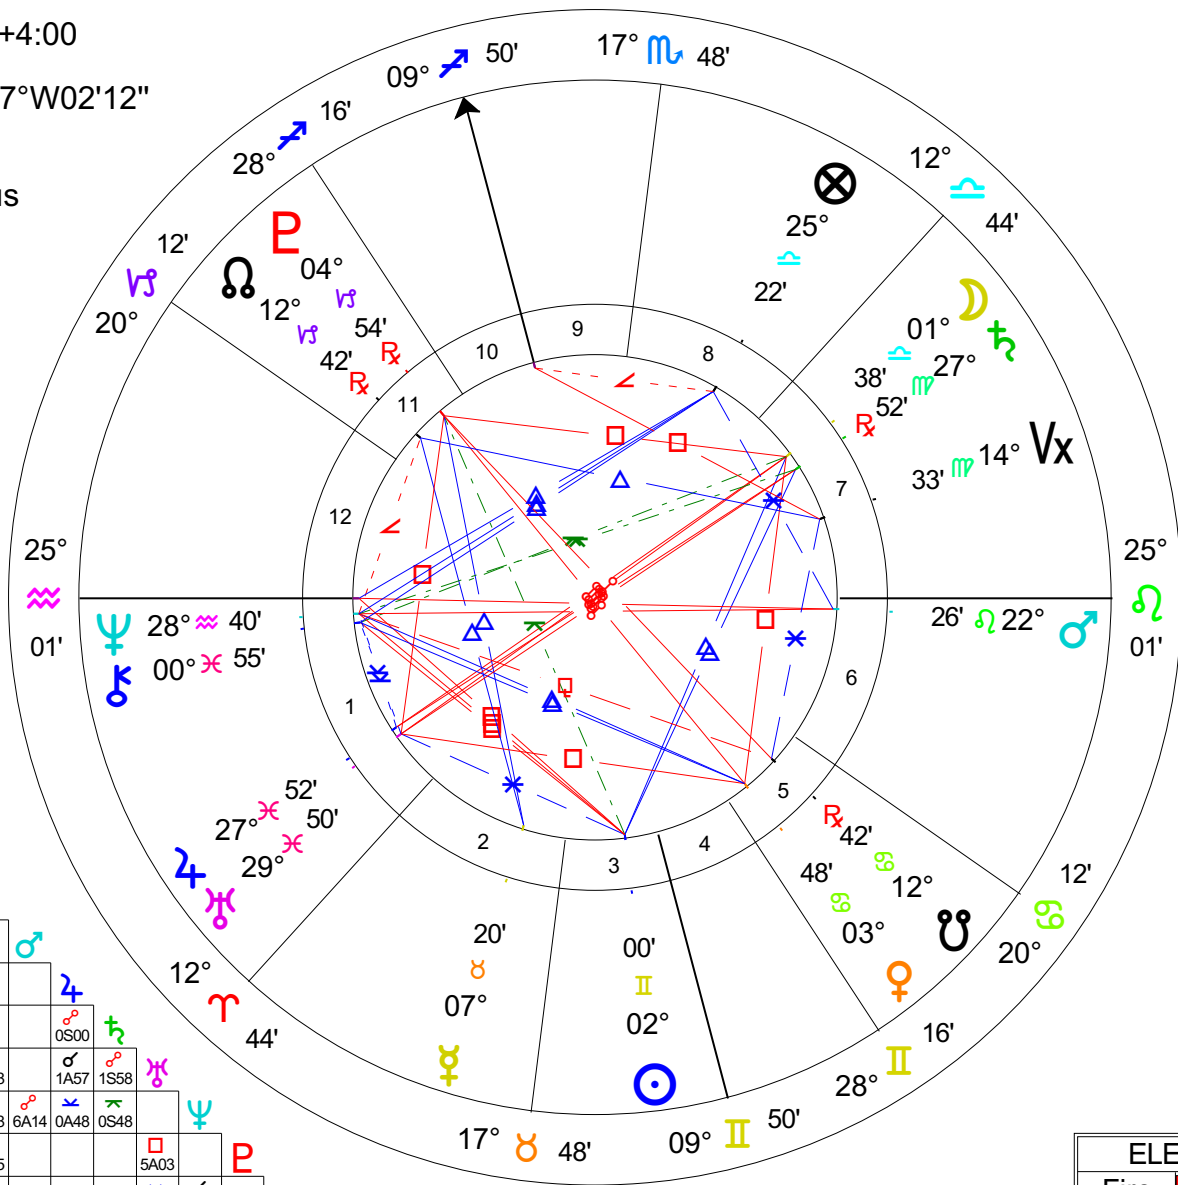

# 20100523 Jupiter Oppose Saturn

Event Chart

May 23 2010

1:38 am EDT +4:00

Washington

38°N53'42" 077°W02'12"

Geocentric

Tropical

Regiomontanus

True Node

(c) 2010 AstroloJay.com

All rights reserved.

Asp	Name	Angle
♄	Conjunction	0°00'
♋	Opposition	180°00'
△	Trine	120°00'
□	Square	90°00'
✳	Sextile	60°00'
∠	Semisquare	45°00'
⊞	Sesquisquare	135°00'
⋈	Semisextile	30°00'
⋆	Quincunx	150°00'

Sg	Name	Sg	Name
♈	Aries	♎	Libra
♉	Taurus	♏	Scorpio
♊	Gemini	♐	Sagittarius
♋	Cancer	♑	Capricorn
♌	Leo	♒	Aquarius
♍	Virgo	♓	Pisces

Pt	Name	Sg	Hs
☾	Moon	♎	7
☉	Sun	♊	3
☿	Mercury	♉	2
♀	Venus	♋	5
♂	Mars	♌	6
♃	Jupiter	♋	1
♄	Saturn	♍	7
♅	Uranus	♋	1
♆	Neptune	♋	1
♇	Pluto	♑	11
♁	Chiron	♋	1
♁	North Node	♑	11
♁	South Node	♋	5
♈	Ascendant	♋	1
♌	Midheaven	♋	10
♋	Vertex	♍	7
♁	Pt Fortune	♎	8