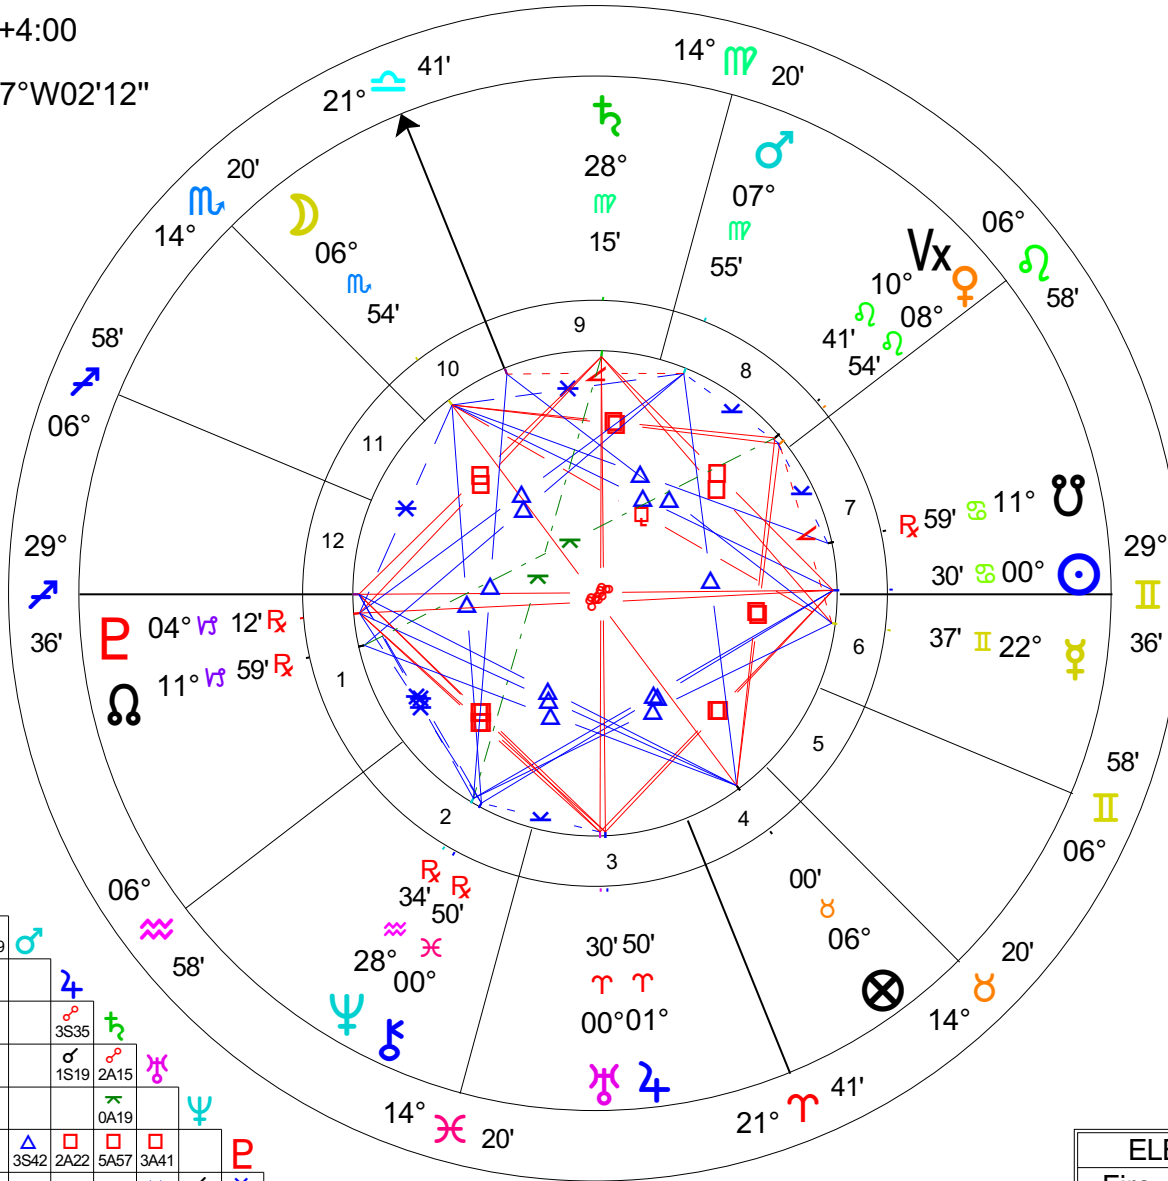

20100621 Sun Square Uranus

Event Chart

Jun 21 2010

8:28 pm EDT +4:00

Washington

38°N53'42" 077°W02'12"

Geocentric

Tropical

Porphyry

True Node

(c) 2010 AstroloJay.com
All rights reserved.

Asp	Name	Angle
♄	Conjunction	0°00'
♋	Opposition	180°00'
△	Trine	120°00'
□	Square	90°00'
✳	Sextile	60°00'
∠	Semisquare	45°00'
♁	Sesquisquare	135°00'
♁	Semisextile	30°00'
✳	Quincunx	150°00'

Sg	Name	Sg	Name
♈	Aries	♎	Libra
♉	Taurus	♏	Scorpio
♊	Gemini	♐	Sagittarius
♋	Cancer	♑	Capricorn
♌	Leo	♒	Aquarius
♍	Virgo	♓	Pisces

Pt	Name	Sg	Hs
☾	Moon	♎	10
☼	Sun	♋	7
☿	Mercury	♊	6
♀	Venus	♏	8
♂	Mars	♏	8
♃	Jupiter	♈	3
♄	Saturn	♏	9
♅	Uranus	♈	3
♆	Neptune	♒	2
♇	Pluto	♑	1
♁	Chiron	♒	2
♊	North Node	♑	1
♏	South Node	♋	7
♈	Ascendant	♈	1
♎	Midheaven	♎	10
♁	Vertex	♏	8
♁	Pt Fortune	♏	4