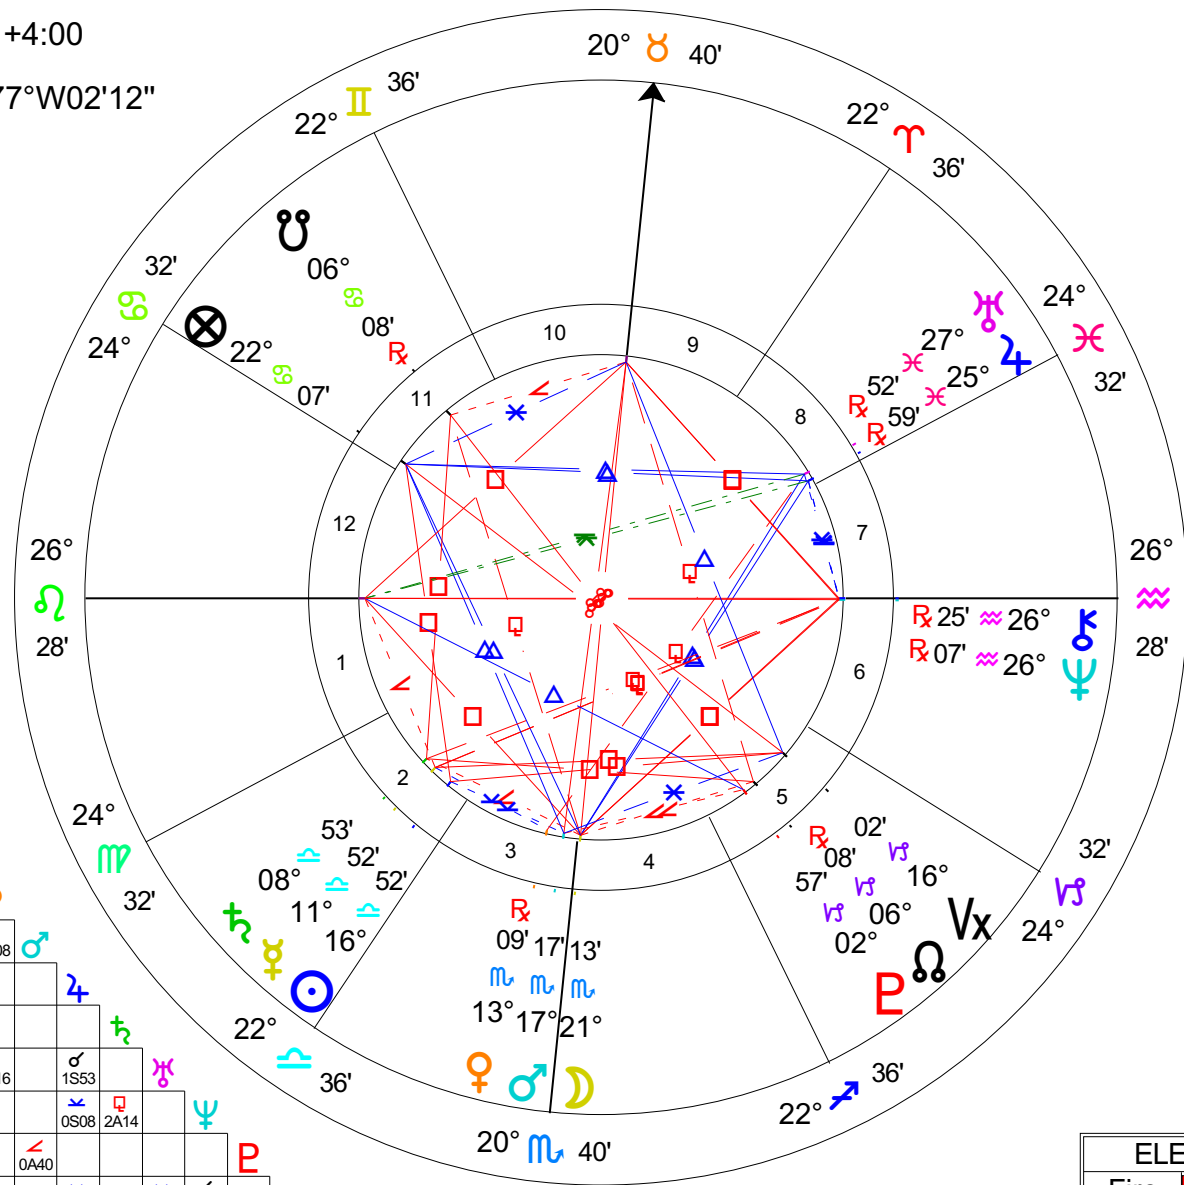

# 20101008 Venus Rx

Event Chart  
 Oct 10 2010  
 3:06 am EDT +4:00  
 Washington  
 38°N53'42" 077°W02'12"  
 Geocentric  
 Tropical  
 Porphyry  
 True Node

(c) 2010 AstroloJay.com  
 All rights reserved.

Asp	Name	Angle
♄	Conjunction	0°00'
♋	Opposition	180°00'
△	Trine	120°00'
□	Square	90°00'
✳	Sextile	60°00'
∟	Semisquare	45°00'
⊞	Sesquisquare	135°00'
⋈	Semisextile	30°00'
⋆	Quincunx	150°00'

Sg	Name	Sg	Name
♈	Aries	♎	Libra
♉	Taurus	♏	Scorpio
♊	Gemini	♐	Sagittarius
♋	Cancer	♑	Capricorn
♌	Leo	♒	Aquarius
♍	Virgo	♓	Pisces

Pt	Name	Sg	Hs
☾	Moon	♎	4
☉	Sun	♈	2
☿	Mercury	♈	2
♀	Venus	♎	3
♂	Mars	♎	3
♃	Jupiter	♏	8
♄	Saturn	♈	2
♅	Uranus	♏	8
♆	Neptune	♏	6
♇	Pluto	♏	5
♁	Chiron	♏	6
♊	North Node	♏	5
♋	South Node	♎	11
♈	Ascendant	♈	1
♏	Midheaven	♏	10
♊	Vertex	♏	5
♋	Pt Fortune	♎	11