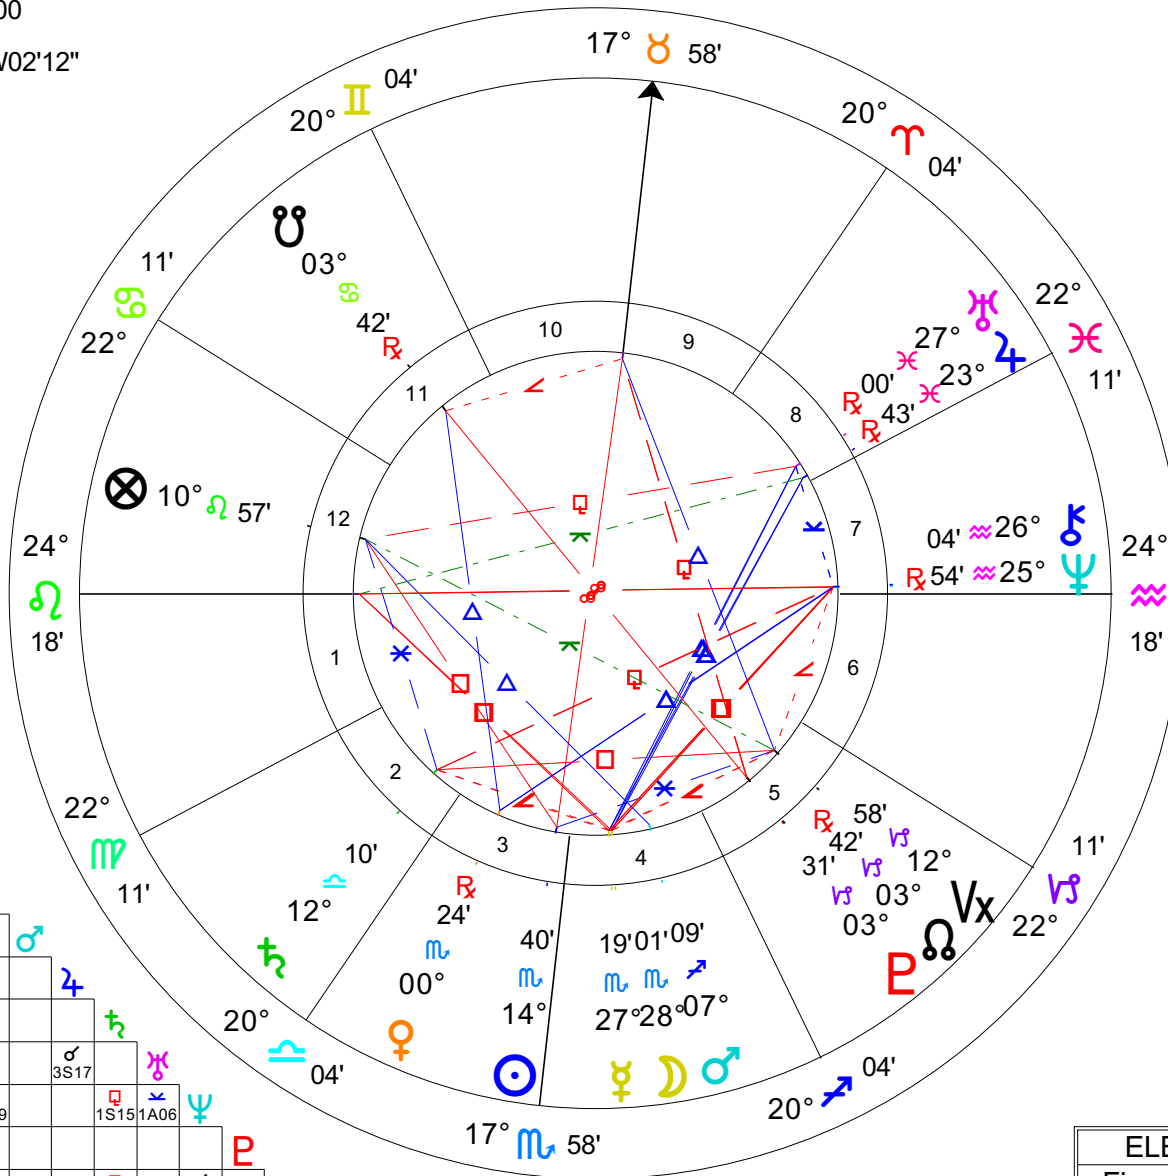

20101107 Neptune Direct

Event Chart
 Nov 7 2010
 1:05 am EDT +4:00
 Washington
 38°N53'42" 077°W02'12"
 Geocentric
 Tropical
 Porphyry
 True Node

(c) 2010 AstroloJay.com
 All rights reserved.

Asp	Name	Angle
♄	Conjunction	0°00'
♋	Opposition	180°00'
△	Trine	120°00'
□	Square	90°00'
✳	Sextile	60°00'
◁	Semisquare	45°00'
◻	Sesquisquare	135°00'
↘	Semisextile	30°00'
↗	Quincunx	150°00'

Sg	Name	Sg	Name
♈	Aries	♎	Libra
♉	Taurus	♏	Scorpio
♊	Gemini	♐	Sagittarius
♋	Cancer	♑	Capricorn
♌	Leo	♒	Aquarius
♍	Virgo	♓	Pisces

Pt	Name	Sg	Hs
☾	Moon	♎	4
☼	Sun	♎	3
☿	Mercury	♎	4
♀	Venus	♎	3
♂	Mars	♐	4
♃	Jupiter	♏	8
♄	Saturn	♈	2
♅	Uranus	♏	8
♆	Neptune	♒	7
♇	Pluto	♑	5
♁	Chiron	♒	7
♊	North Node	♑	5
♋	South Node	♈	11
♈	Ascendant	♌	1
♎	Midheaven	♏	10
♊	Vertex	♑	5
♋	Pt Fortune	♌	12