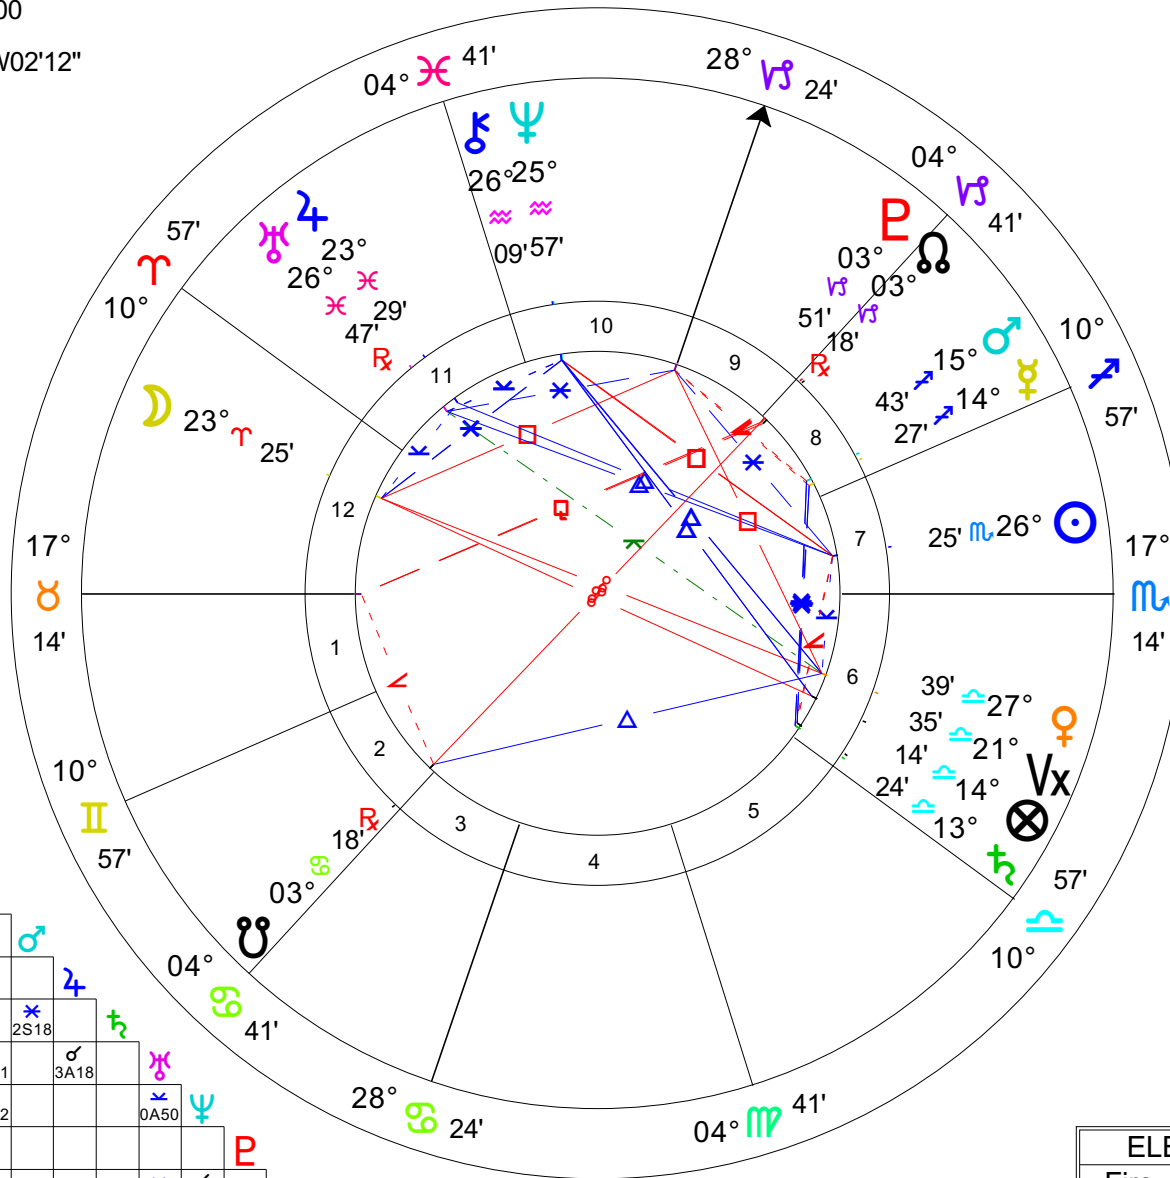

20101118 Venus Direct

Event Chart
 Nov 18 2010
 4:19 pm EST +5:00
 Washington
 38°N53'42" 077°W02'12"
 Geocentric
 Tropical
 Porphyry
 True Node

(c) 2010 AstroloJay.com
 All rights reserved.

Asp	Name	Angle
♄	Conjunction	0°00'
♁	Opposition	180°00'
△	Trine	120°00'
□	Square	90°00'
✳	Sextile	60°00'
⊥	Semisquare	45°00'
⊘	Sesquisquare	135°00'
♁	Semisextile	30°00'
♁	Quincunx	150°00'

Sg	Name	Sg	Name
♈	Aries	♎	Libra
♉	Taurus	♏	Scorpio
♊	Gemini	♐	Sagittarius
♋	Cancer	♑	Capricorn
♌	Leo	♒	Aquarius
♍	Virgo	♓	Pisces

Pt	Name	Sg	Hs
☾	Moon	♈	12
☼	Sun	♎	7
☿	Mercury	♊	8
♀	Venus	♋	6
♂	Mars	♈	8
♃	Jupiter	♋	11
♄	Saturn	♋	6
♅	Uranus	♋	11
♆	Neptune	♋	10
♇	Pluto	♋	8
♁	Chiron	♋	10
♁	North Node	♋	8
♁	South Node	♏	2
♈	Ascendant	♈	1
♎	Midheaven	♋	10
♊	Vertex	♋	6
♁	Pt Fortune	♋	6

ELEMENTS*	
Fire	█
Earth	█
Air	█
Water	█

MODES*	
Cardinal	█
Fixed	█
Mutable	█

ASPECTS						
☾	♃	♃	0°04' A	♇	♁	0°33' S
♅	♂	♂	0°12' S	♇	♁	0°33' S
♀	♁	♁	0°13' S	♅	♂	0°38' A
☼	♁	♂	0°16' S	♀	♎	0°44' S
☼	♅	♅	0°22' A	♄	♁	0°49' A
☼	♅	♅	0°28' S	♅	♅	0°50' A